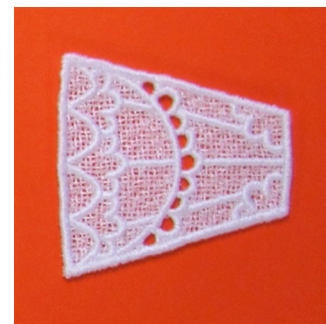

Name: August FSL Bowl Side Machine
Embroidery Design

SKU: SB01-CD010611FO

Brand: Starbird Inc

Unique Colors: 13 (1 color Stops)

Unique Colors

	Color Name (Color Code)	Manufacturer - Type
	Super White (1001) [No Color Selected]	madeira - rayon
	Dusty Lilac (1263) [No Color Selected]	madeira - rayon
	Crocus (286)	Exquisite - Polyester 1000m

Complete Color Sequence

#		Color Name (Color Code)	Manufacturer - Type
1		Super White (1001) [No Color Selected]	madeira - rayon
2		Super White (1001) [No Color Selected]	madeira - rayon
3		Crocus (286)	Exquisite - Polyester 1000m