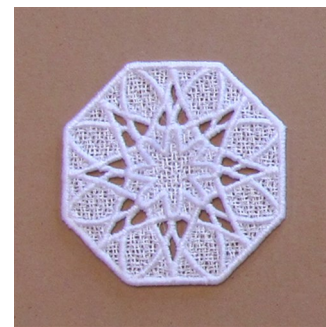

Name: July FSL Bowl Bottom Machine
Embroidery Design

SKU: SB01-CD010611FL

Brand: Starbird Inc

Unique Colors: 13 (1 color Stops)

Unique Colors

	Color Name (Color Code)	Manufacturer - Type
	Super White (1001) [No Color Selected]	madeira - rayon
	Dusty Lilac (1263) [No Color Selected]	madeira - rayon
	Crocus (286)	Exquisite - Polyester 1000m

Complete Color Sequence

#		Color Name (Color Code)	Manufacturer - Type
1		Super White (1001) [No Color Selected]	madeira - rayon
2		Super White (1001) [No Color Selected]	madeira - rayon
3		Crocus (286)	Exquisite - Polyester 1000m