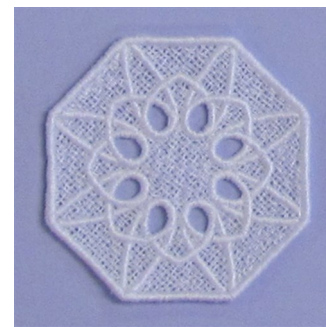

**Name:** May FSL Bowl Bottom Machine  
Embroidery Design

**SKU:** SB01-CD010611FJ

**Brand:** Starbird Inc

**Unique Colors:** 13 (1 color Stops)

## Unique Colors

	<b>Color Name (Color Code)</b>	<b>Manufacturer - Type</b>
	Super White (1001) [No Color Selected]	madeira - rayon
	Dusty Lilac (1263) [No Color Selected]	madeira - rayon
	Crocus (286)	Exquisite - Polyester 1000m

# Complete Color Sequence

#		Color Name (Color Code)	Manufacturer - Type
1		Super White (1001) [No Color Selected]	madeira - rayon
2		Super White (1001) [No Color Selected]	madeira - rayon
3		Crocus (286)	Exquisite - Polyester 1000m