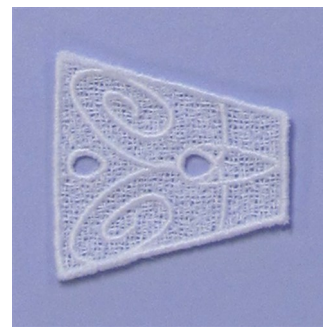

Name: May FSL Bowl Side Machine Embroidery Design

SKU: SB01-CD010611FI

Brand: Starbird Inc

Unique Colors: 13 (1 color Stops)

Unique Colors

	Color Name (Color Code)	Manufacturer - Type
	Super White (1001) [No Color Selected]	madeira - rayon
	Dusty Lilac (1263) [No Color Selected]	madeira - rayon
	Crocus (286)	Exquisite - Polyester 1000m

Complete Color Sequence

#		Color Name (Color Code)	Manufacturer - Type
1		Super White (1001) [No Color Selected]	madeira - rayon
2		Super White (1001) [No Color Selected]	madeira - rayon
3		Crocus (286)	Exquisite - Polyester 1000m