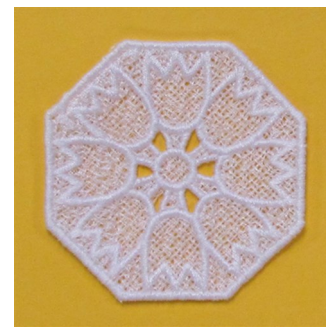

Name: April FSL Bowl Bottom Machine
Embroidery Design

SKU: SB01-CD010611FH

Brand: Starbird Inc

Unique Colors: 13 (1 color Stops)

Unique Colors

	Color Name (Color Code)	Manufacturer - Type
	Super White (1001) [No Color Selected]	madeira - rayon
	Dusty Lilac (1263) [No Color Selected]	madeira - rayon
	Crocus (286)	Exquisite - Polyester 1000m

Complete Color Sequence

#		Color Name (Color Code)	Manufacturer - Type
1		Super White (1001) [No Color Selected]	madeira - rayon
2		Super White (1001) [No Color Selected]	madeira - rayon
3		Crocus (286)	Exquisite - Polyester 1000m