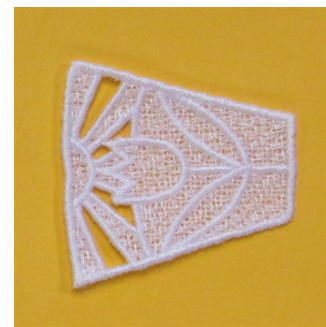

Name: April FSL Bowl Panel Machine
Embroidery Design

SKU: SB01-CD010611FG

Brand: Starbird Inc

Unique Colors: 13 (1 color Stops)

Unique Colors

	Color Name (Color Code)	Manufacturer - Type
	Super White (1001) [No Color Selected]	madeira - rayon
	Dusty Lilac (1263) [No Color Selected]	madeira - rayon
	Crocus (286)	Exquisite - Polyester 1000m

Complete Color Sequence

#		Color Name (Color Code)	Manufacturer - Type
1		Super White (1001) [No Color Selected]	madeira - rayon
2		Super White (1001) [No Color Selected]	madeira - rayon
3		Crocus (286)	Exquisite - Polyester 1000m