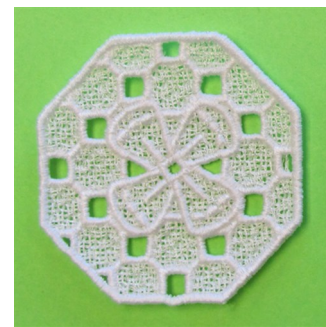

**Name:** March FSL Bowl Bottom Machine  
Embroidery Design

**SKU:** SB01-CD010611FF

**Brand:** Starbird Inc

**Unique Colors:** 13 (1 color Stops)

## Unique Colors

	<b>Color Name (Color Code)</b>	<b>Manufacturer - Type</b>
	Super White (1001) [No Color Selected]	madeira - rayon
	Dusty Lilac (1263) [No Color Selected]	madeira - rayon
	Crocus (286)	Exquisite - Polyester 1000m

# Complete Color Sequence

#		Color Name (Color Code)	Manufacturer - Type
1		Super White (1001) [No Color Selected]	madeira - rayon
2		Super White (1001) [No Color Selected]	madeira - rayon
3		Crocus (286)	Exquisite - Polyester 1000m