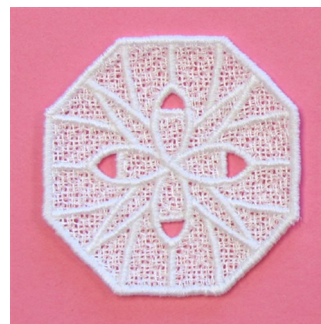

Name: February FSL Bowl Bottom Machine
Embroidery Design

SKU: SB01-CD010611FD

Brand: Starbird Inc

Unique Colors: 13 (1 color Stops)

Unique Colors

	Color Name (Color Code)	Manufacturer - Type
	Super White (1001) [No Color Selected]	madeira - rayon
	Dusty Lilac (1263) [No Color Selected]	madeira - rayon
	Crocus (286)	Exquisite - Polyester 1000m

Complete Color Sequence

#		Color Name (Color Code)	Manufacturer - Type
1		Super White (1001) [No Color Selected]	madeira - rayon
2		Super White (1001) [No Color Selected]	madeira - rayon
3		Crocus (286)	Exquisite - Polyester 1000m