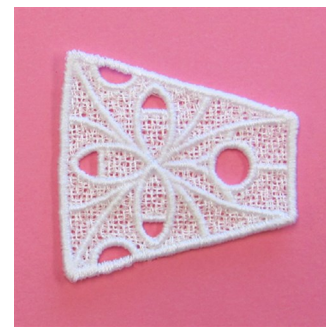

Name: February FSL Bowl Side Machine
Embroidery Design

SKU: SB01-CD010611FC

Brand: Starbird Inc

Unique Colors: 13 (1 color Stops)

Unique Colors

	Color Name (Color Code)	Manufacturer - Type
	Super White (1001) [No Color Selected]	madeira - rayon
	Dusty Lilac (1263) [No Color Selected]	madeira - rayon
	Crocus (286)	Exquisite - Polyester 1000m

Complete Color Sequence

#		Color Name (Color Code)	Manufacturer - Type
1		Super White (1001) [No Color Selected]	madeira - rayon
2		Super White (1001) [No Color Selected]	madeira - rayon
3		Crocus (286)	Exquisite - Polyester 1000m