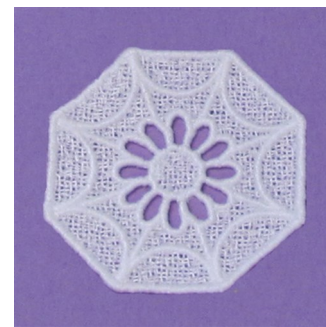

**Name:** January FSL Bowl Bottom Machine  
Embroidery Design

**SKU:** SB01-CD010611FB

**Brand:** Starbird Inc

**Unique Colors:** 13 (1 color Stops)

## Unique Colors

	<b>Color Name (Color Code)</b>	<b>Manufacturer - Type</b>
	Super White (1001) [No Color Selected]	madeira - rayon
	Dusty Lilac (1263) [No Color Selected]	madeira - rayon
	Crocus (286)	Exquisite - Polyester 1000m

# Complete Color Sequence

#		Color Name (Color Code)	Manufacturer - Type
1		Super White (1001) [No Color Selected]	madeira - rayon
2		Super White (1001) [No Color Selected]	madeira - rayon
3		Crocus (286)	Exquisite - Polyester 1000m