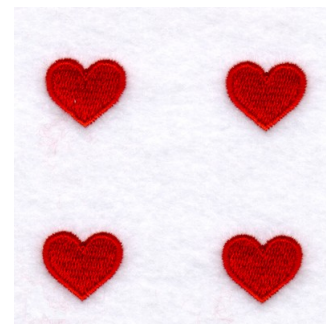

Name: Heart Bingo Markers Machine Embroidery Design

SKU: SB01-CD010509FL

Brand: Starbird Inc

Unique Colors: 13 (1 color Stops)

Unique Colors

	Color Name (Color Code)	Manufacturer - Type
	Super White (1001) [No Color Selected]	madeira - rayon
	Dusty Lilac (1263) [No Color Selected]	madeira - rayon
	Crocus (286)	Exquisite - Polyester 1000m

Complete Color Sequence

#		Color Name (Color Code)	Manufacturer - Type
1		Super White (1001) [No Color Selected]	madeira - rayon
2		Super White (1001) [No Color Selected]	madeira - rayon
3		Crocus (286)	Exquisite - Polyester 1000m