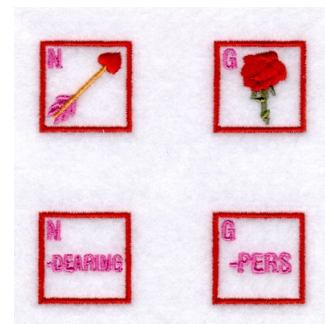

Name: Valentine Bingo Squares #6 Machine Embroidery Design

SKU: SB01-CD010509FH

Brand: Starbird Inc

Unique Colors: 13 (6 color Stops)

Unique Colors

	Color Name (Color Code)	Manufacturer - Type
	Super White (1001) [No Color Selected]	madeira - rayon
	Dusty Lilac (1263) [No Color Selected]	madeira - rayon
	Crocus (286)	Exquisite - Polyester 1000m

Complete Color Sequence

#		Color Name (Color Code)	Manufacturer - Type
1		Super White (1001) [No Color Selected]	madeira - rayon
2		Super White (1001) [No Color Selected]	madeira - rayon
3		Crocus (286)	Exquisite - Polyester 1000m