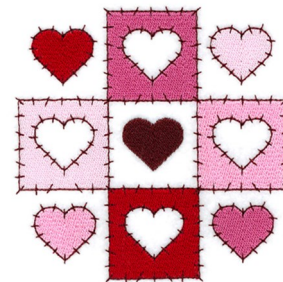

Name: Hearts Checkerboard

SKU: SB01-CD010418FD

Brand: Starbird Inc

Unique Colors: 13 (5 color Stops)

Unique Colors

	Color Name (Color Code)	Manufacturer - Type
	Super White (1001) [No Color Selected]	madeira - rayon
	Dusty Lilac (1263) [No Color Selected]	madeira - rayon
	Crocus (286)	Exquisite - Polyester 1000m

Complete Color Sequence

#		Color Name (Color Code)	Manufacturer - Type
1		Super White (1001) [No Color Selected]	madeira - rayon
2		Super White (1001) [No Color Selected]	madeira - rayon
3		Crocus (286)	Exquisite - Polyester 1000m