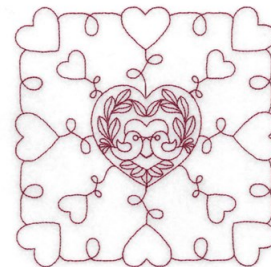

Name: Love Bird Square Machine Embroidery Design

SKU: SB01-CD010416FQ

Brand: Starbird Inc

Unique Colors: 13 (1 color Stops)

Unique Colors

	Color Name (Color Code)	Manufacturer - Type
	Super White (1001) [No Color Selected]	madeira - rayon
	Dusty Lilac (1263) [No Color Selected]	madeira - rayon
	Crocus (286)	Exquisite - Polyester 1000m

Complete Color Sequence

#		Color Name (Color Code)	Manufacturer - Type
1		Super White (1001) [No Color Selected]	madeira - rayon
2		Super White (1001) [No Color Selected]	madeira - rayon
3		Crocus (286)	Exquisite - Polyester 1000m