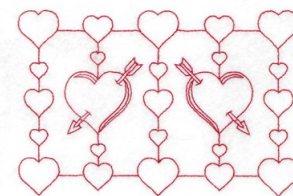

Name: Hearts & Arrows Machine Embroidery Design

SKU: SB01-CD010416FO

Brand: Starbird Inc

Unique Colors: 13 (1 color Stops)

Unique Colors

	Color Name (Color Code)	Manufacturer - Type
	Super White (1001) [No Color Selected]	madeira - rayon
	Dusty Lilac (1263) [No Color Selected]	madeira - rayon
	Crocus (286)	Exquisite - Polyester 1000m

Complete Color Sequence

#		Color Name (Color Code)	Manufacturer - Type
1		Super White (1001) [No Color Selected]	madeira - rayon
2		Super White (1001) [No Color Selected]	madeira - rayon
3		Crocus (286)	Exquisite - Polyester 1000m