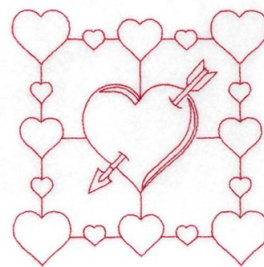

Name: Cupids Hearts Machine Embroidery Design

SKU: SB01-CD010416FN

Brand: Starbird Inc

Unique Colors: 13 (1 color Stops)

Unique Colors

	Color Name (Color Code)	Manufacturer - Type
	Super White (1001) [No Color Selected]	madeira - rayon
	Dusty Lilac (1263) [No Color Selected]	madeira - rayon
	Crocus (286)	Exquisite - Polyester 1000m