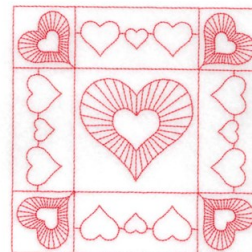

Name: RW Heart Block Machine Embroidery Design

SKU: SB01-CD010416FK

Brand: Starbird Inc

Unique Colors: 13 (1 color Stops)

Unique Colors

| | Color Name (Color Code) | Manufacturer - Type |
|--|--|-----------------------------|
|  | Super White (1001) [No Color Selected] | madeira - rayon |
|  | Dusty Lilac (1263) [No Color Selected] | madeira - rayon |
|  | Crocus (286) | Exquisite - Polyester 1000m |

Complete Color Sequence

| # | | Color Name (Color Code) | Manufacturer - Type |
|---|---|--|--------------------------------|
| 1 |  | Super White (1001) [No Color Selected] | madeira - rayon |
| 2 |  | Super White (1001) [No Color Selected] | madeira - rayon |
| 3 |  | Crocus (286) | Exquisite - Polyester 1000m |