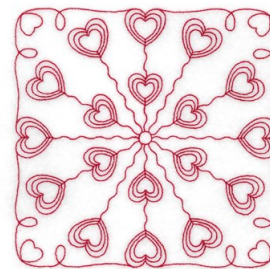

**Name:** Heart Square Machine Embroidery Design

**SKU:** SB01-CD010416FE

**Brand:** Starbird Inc

**Unique Colors:** 13 (1 color Stops)

## Unique Colors

	<b>Color Name (Color Code)</b>	<b>Manufacturer - Type</b>
	Super White (1001) [No Color Selected]	madeira - rayon
	Dusty Lilac (1263) [No Color Selected]	madeira - rayon
	Crocus (286)	Exquisite - Polyester 1000m

# Complete Color Sequence

#		Color Name (Color Code)	Manufacturer - Type
1		Super White (1001) [No Color Selected]	madeira - rayon
2		Super White (1001) [No Color Selected]	madeira - rayon
3		Crocus (286)	Exquisite - Polyester 1000m