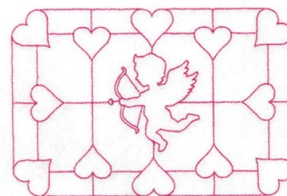

Name: Cupid Rectangle Machine Embroidery Design

SKU: SB01-CD010416FC

Brand: Starbird Inc

Unique Colors: 13 (1 color Stops)

Unique Colors

	Color Name (Color Code)	Manufacturer - Type
	Super White (1001) [No Color Selected]	madeira - rayon
	Dusty Lilac (1263) [No Color Selected]	madeira - rayon
	Crocus (286)	Exquisite - Polyester 1000m

Complete Color Sequence

#		Color Name (Color Code)	Manufacturer - Type
1		Super White (1001) [No Color Selected]	madeira - rayon
2		Super White (1001) [No Color Selected]	madeira - rayon
3		Crocus (286)	Exquisite - Polyester 1000m