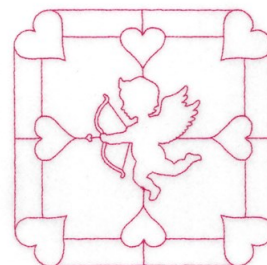

Name: Cupid Square Machine Embroidery Design

SKU: SB01-CD010416FB

Brand: Starbird Inc

Unique Colors: 13 (1 color Stops)

Unique Colors

| | Color Name (Color Code) | Manufacturer - Type |
|--|--|-----------------------------|
|  | Super White (1001) [No Color Selected] | madeira - rayon |
|  | Dusty Lilac (1263) [No Color Selected] | madeira - rayon |
|  | Crocus (286) | Exquisite - Polyester 1000m |

Complete Color Sequence

| # | | Color Name (Color Code) | Manufacturer - Type |
|---|--|--|--------------------------------|
| 1 | | Super White (1001) [No Color Selected] | madeira - rayon |
| 2 | | Super White (1001) [No Color Selected] | madeira - rayon |
| 3 | | Crocus (286) | Exquisite - Polyester 1000m |