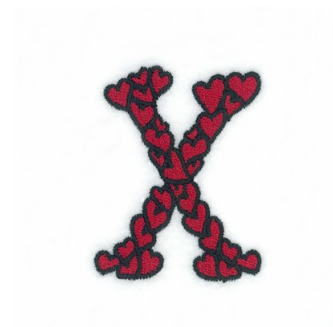

Name: Hearts Upper Case X Machine
Embroidery Design

SKU: SB01-CD010412TX

Brand: Starbird Inc

Unique Colors: 13 (2 color Stops)

Unique Colors

	Color Name (Color Code)	Manufacturer - Type
	Super White (1001) [No Color Selected]	madeira - rayon
	Dusty Lilac (1263) [No Color Selected]	madeira - rayon
	Crocus (286)	Exquisite - Polyester 1000m

Complete Color Sequence

#		Color Name (Color Code)	Manufacturer - Type
1		Super White (1001) [No Color Selected]	madeira - rayon
2		Super White (1001) [No Color Selected]	madeira - rayon
3		Crocus (286)	Exquisite - Polyester 1000m