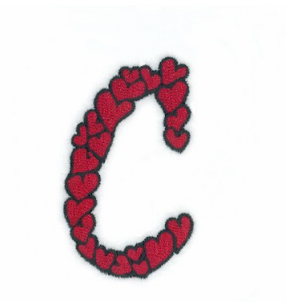

Name: Hearts Upper Case C Machine
Embroidery Design

SKU: SB01-CD010412TC

Brand: Starbird Inc

Unique Colors: 13 (2 color Stops)

Unique Colors

	Color Name (Color Code)	Manufacturer - Type
	Super White (1001) [No Color Selected]	madeira - rayon
	Dusty Lilac (1263) [No Color Selected]	madeira - rayon
	Crocus (286)	Exquisite - Polyester 1000m

Complete Color Sequence

#		Color Name (Color Code)	Manufacturer - Type
1		Super White (1001) [No Color Selected]	madeira - rayon
2		Super White (1001) [No Color Selected]	madeira - rayon
3		Crocus (286)	Exquisite - Polyester 1000m