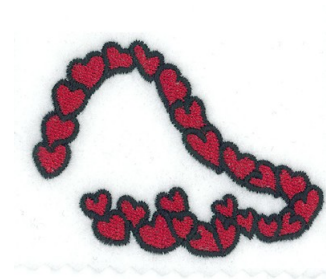

Name: Hearts Font Right Wing Machine
Embroidery Design

SKU: SB01-CD010312TS

Brand: Starbird Inc

Unique Colors: 13 (2 color Stops)

Unique Colors

	Color Name (Color Code)	Manufacturer - Type
	Super White (1001) [No Color Selected]	madeira - rayon
	Dusty Lilac (1263) [No Color Selected]	madeira - rayon
	Crocus (286)	Exquisite - Polyester 1000m