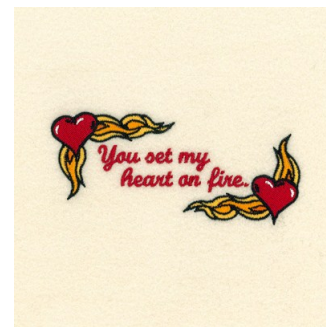

Name: Heart On Fire Machine Embroidery Design

SKU: SB01-CD010213FK

Brand: Starbird Inc

Unique Colors: 13 (15 color Stops)

Unique Colors

| | Color Name (Color Code) | Manufacturer - Type |
|--|--|-----------------------------|
|  | Super White (1001) [No Color Selected] | madeira - rayon |
|  | Dusty Lilac (1263) [No Color Selected] | madeira - rayon |
|  | Crocus (286) | Exquisite - Polyester 1000m |