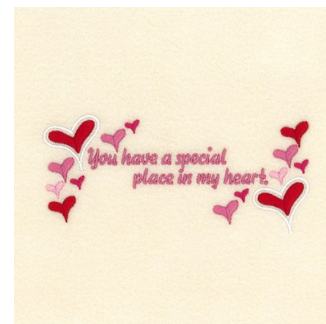

Name: In My Heart Machine Embroidery Design

SKU: SB01-CD010213FI

Brand: Starbird Inc

Unique Colors: 13 (11 color Stops)

Unique Colors

	Color Name (Color Code)	Manufacturer - Type
	Super White (1001) [No Color Selected]	madeira - rayon
	Dusty Lilac (1263) [No Color Selected]	madeira - rayon
	Crocus (286)	Exquisite - Polyester 1000m

Complete Color Sequence

#		Color Name (Color Code)	Manufacturer - Type
1		Super White (1001) [No Color Selected]	madeira - rayon
2		Super White (1001) [No Color Selected]	madeira - rayon
3		Crocus (286)	Exquisite - Polyester 1000m