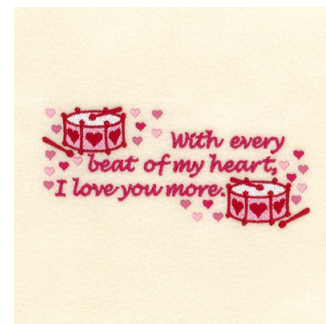

Name: With Every Beat Machine Embroidery Design

SKU: SB01-CD010213FH

Brand: Starbird Inc

Unique Colors: 13 (13 color Stops)

Unique Colors

	Color Name (Color Code)	Manufacturer - Type
	Super White (1001) [No Color Selected]	madeira - rayon
	Dusty Lilac (1263) [No Color Selected]	madeira - rayon
	Crocus (286)	Exquisite - Polyester 1000m

Complete Color Sequence

#		Color Name (Color Code)	Manufacturer - Type
1		Super White (1001) [No Color Selected]	madeira - rayon
2		Super White (1001) [No Color Selected]	madeira - rayon
3		Crocus (286)	Exquisite - Polyester 1000m