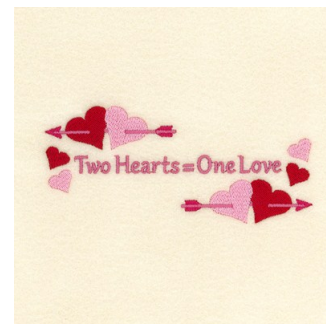

Name: Two Hearts Machine Embroidery Design

SKU: SB01-CD010213FF

Brand: Starbird Inc

Unique Colors: 13 (15 color Stops)

Unique Colors

	Color Name (Color Code)	Manufacturer - Type
	Super White (1001) [No Color Selected]	madeira - rayon
	Dusty Lilac (1263) [No Color Selected]	madeira - rayon
	Crocus (286)	Exquisite - Polyester 1000m