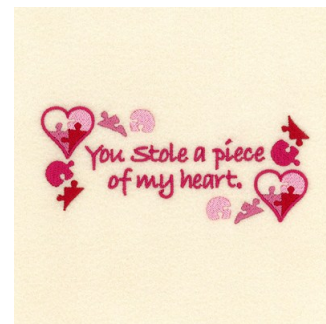

Name: Stole A Piece Machine Embroidery Design

SKU: SB01-CD010213FE

Brand: Starbird Inc

Unique Colors: 13 (9 color Stops)

Unique Colors

	Color Name (Color Code)	Manufacturer - Type
	Super White (1001) [No Color Selected]	madeira - rayon
	Dusty Lilac (1263) [No Color Selected]	madeira - rayon
	Crocus (286)	Exquisite - Polyester 1000m

Complete Color Sequence

#		Color Name (Color Code)	Manufacturer - Type
1		Super White (1001) [No Color Selected]	madeira - rayon
2		Super White (1001) [No Color Selected]	madeira - rayon
3		Crocus (286)	Exquisite - Polyester 1000m