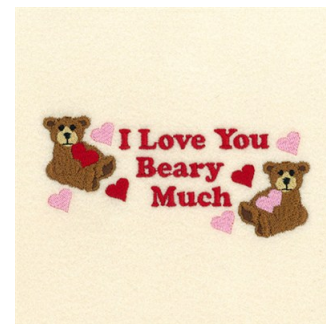

Name: Beary Much Machine Embroidery Design

SKU: SB01-CD010213FB

Brand: Starbird Inc

Unique Colors: 13 (17 color Stops)

Unique Colors

	Color Name (Color Code)	Manufacturer - Type
	Super White (1001) [No Color Selected]	madeira - rayon
	Dusty Lilac (1263) [No Color Selected]	madeira - rayon
	Crocus (286)	Exquisite - Polyester 1000m