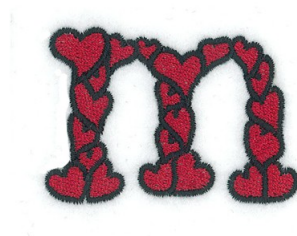

Name: Hearts Lower Case M Machine
Embroidery Design

SKU: SB01-CD010212TM

Brand: Starbird Inc

Unique Colors: 13 (2 color Stops)

Unique Colors

	Color Name (Color Code)	Manufacturer - Type
	Super White (1001) [No Color Selected]	madeira - rayon
	Dusty Lilac (1263) [No Color Selected]	madeira - rayon
	Crocus (286)	Exquisite - Polyester 1000m

Complete Color Sequence

#		Color Name (Color Code)	Manufacturer - Type
1		Super White (1001) [No Color Selected]	madeira - rayon
2		Super White (1001) [No Color Selected]	madeira - rayon
3		Crocus (286)	Exquisite - Polyester 1000m