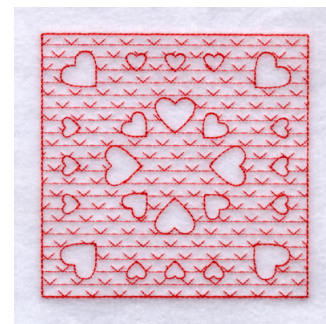

Name: Sweethearts Trapunto Machine
Embroidery Design

SKU: SB01-CD010207KI

Brand: Starbird Inc

Unique Colors: 13 (1 color Stops)

Unique Colors

	Color Name (Color Code)	Manufacturer - Type
	Super White (1001) [No Color Selected]	madeira - rayon
	Dusty Lilac (1263) [No Color Selected]	madeira - rayon
	Crocus (286)	Exquisite - Polyester 1000m

Complete Color Sequence

#		Color Name (Color Code)	Manufacturer - Type
1		Super White (1001) [No Color Selected]	madeira - rayon
2		Super White (1001) [No Color Selected]	madeira - rayon
3		Crocus (286)	Exquisite - Polyester 1000m