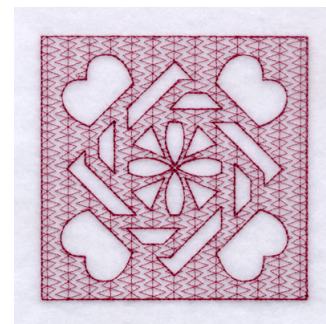

**Name:** 4 Weaved Hearts Machine Embroidery Design

**SKU:** SB01-CD010207KH

**Brand:** Starbird Inc

**Unique Colors:** 13 (1 color Stops)

## Unique Colors

	<b>Color Name (Color Code)</b>	<b>Manufacturer - Type</b>
	Super White (1001) [No Color Selected]	madeira - rayon
	Dusty Lilac (1263) [No Color Selected]	madeira - rayon
	Crocus (286)	Exquisite - Polyester 1000m

# Complete Color Sequence

#		Color Name (Color Code)	Manufacturer - Type
1		Super White (1001) [No Color Selected]	madeira - rayon
2		Super White (1001) [No Color Selected]	madeira - rayon
3		Crocus (286)	Exquisite - Polyester 1000m