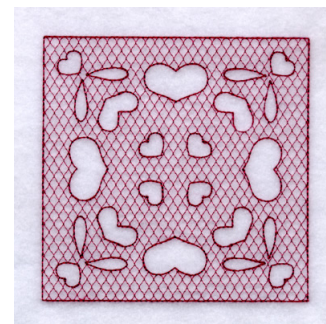

Name: Flower Hearts Machine Embroidery Design

SKU: SB01-CD010207KB

Brand: Starbird Inc

Unique Colors: 13 (1 color Stops)

Unique Colors

	Color Name (Color Code)	Manufacturer - Type
	Super White (1001) [No Color Selected]	madeira - rayon
	Dusty Lilac (1263) [No Color Selected]	madeira - rayon
	Crocus (286)	Exquisite - Polyester 1000m

Complete Color Sequence

#		Color Name (Color Code)	Manufacturer - Type
1		Super White (1001) [No Color Selected]	madeira - rayon
2		Super White (1001) [No Color Selected]	madeira - rayon
3		Crocus (286)	Exquisite - Polyester 1000m