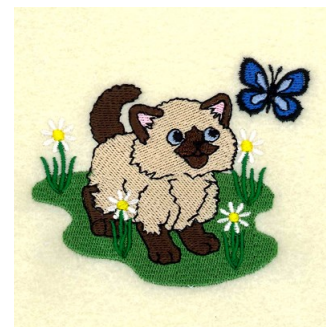

Name: June Kitten of the Month Machine
Embroidery Design

SKU: SB01-CD010115FF

Brand: Starbird Inc

Unique Colors: 13 (16 color Stops)

Unique Colors

	Color Name (Color Code)	Manufacturer - Type
	Super White (1001) [No Color Selected]	madeira - rayon
	Dusty Lilac (1263) [No Color Selected]	madeira - rayon
	Crocus (286)	Exquisite - Polyester 1000m

Complete Color Sequence

#		Color Name (Color Code)	Manufacturer - Type
1		Super White (1001) [No Color Selected]	madeira - rayon
2		Super White (1001) [No Color Selected]	madeira - rayon
3		Crocus (286)	Exquisite - Polyester 1000m