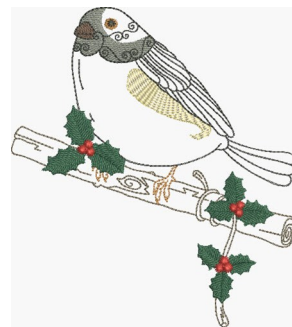

Name: Curious Bird & Holly

SKU: DW01-CCHB04

Brand: Design Whiz

Unique Colors: 13 (9 color Stops)

Unique Colors

	Color Name (Color Code)	Manufacturer - Type
	Super White (1001) [No Color Selected]	madeira - rayon
	Dusty Lilac (1263) [No Color Selected]	madeira - rayon
	Crocus (286)	Exquisite - Polyester 1000m

Complete Color Sequence

#		Color Name (Color Code)	Manufacturer - Type
1		Super White (1001) [No Color Selected]	madeira - rayon
2		Super White (1001) [No Color Selected]	madeira - rayon
3		Crocus (286)	Exquisite - Polyester 1000m