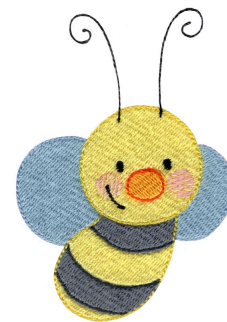

Name: BusyBees12 Machine Embroidery Design

SKU: BC01-BusyBees12

Brand: BunnyCup Embroidery

Unique Colors: 13 (10 color Stops)

Unique Colors

	Color Name (Color Code)	Manufacturer - Type
	Super White (1001) [No Color Selected]	madeira - rayon
	Dusty Lilac (1263) [No Color Selected]	madeira - rayon
	Crocus (286)	Exquisite - Polyester 1000m

Complete Color Sequence

#		Color Name (Color Code)	Manufacturer - Type
1		Super White (1001) [No Color Selected]	madeira - rayon
2		Super White (1001) [No Color Selected]	madeira - rayon
3		Crocus (286)	Exquisite - Polyester 1000m