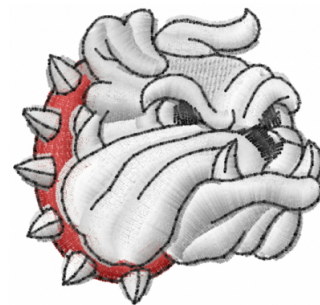

Name: Bulldog Head Machine Embroidery Design

SKU: DS01-Bulldog_Head_1

Brand: DataStitch

Unique Colors: 13 (3 color Stops)

Unique Colors

	Color Name (Color Code)	Manufacturer - Type
	Super White (1001) [No Color Selected]	madeira - rayon
	Dusty Lilac (1263) [No Color Selected]	madeira - rayon
	Crocus (286)	Exquisite - Polyester 1000m