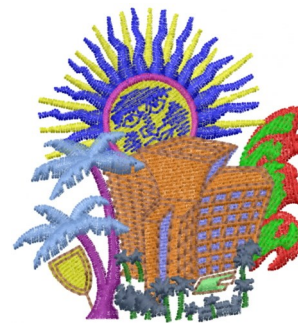

Name: Building Machine Embroidery Design

SKU: DS01-Building_Two

Brand: DataStitch

Unique Colors: 13 (13 color Stops)

Unique Colors

	Color Name (Color Code)	Manufacturer - Type
	Super White (1001) [No Color Selected]	madeira - rayon
	Dusty Lilac (1263) [No Color Selected]	madeira - rayon
	Crocus (286)	Exquisite - Polyester 1000m

Complete Color Sequence

#		Color Name (Color Code)	Manufacturer - Type
1		Super White (1001) [No Color Selected]	madeira - rayon
2		Super White (1001) [No Color Selected]	madeira - rayon
3		Crocus (286)	Exquisite - Polyester 1000m