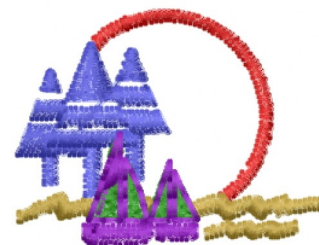

**Name:** Boat Horizon Machine Embroidery Design

**SKU:** DS01-Boat\_Horizon

**Brand:** DataStitch

**Unique Colors:** 13 (5 color Stops)

## Unique Colors

	<b>Color Name (Color Code)</b>	<b>Manufacturer - Type</b>
	Super White (1001) [No Color Selected]	madeira - rayon
	Dusty Lilac (1263) [No Color Selected]	madeira - rayon
	Crocus (286)	Exquisite - Polyester 1000m

# Complete Color Sequence

#		Color Name (Color Code)	Manufacturer - Type
1		Super White (1001) [No Color Selected]	madeira - rayon
2		Super White (1001) [No Color Selected]	madeira - rayon
3		Crocus (286)	Exquisite - Polyester 1000m