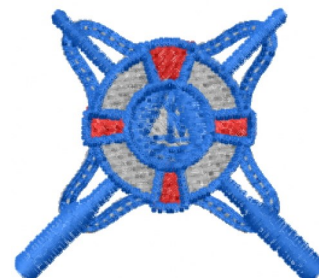

**Name:** Boat Emblem Machine Embroidery Design

**SKU:** DS01-Boat\_Emblem

**Brand:** DataStitch

**Unique Colors:** 13 (3 color Stops)

## Unique Colors

	<b>Color Name (Color Code)</b>	<b>Manufacturer - Type</b>
	Super White (1001) [No Color Selected]	madeira - rayon
	Dusty Lilac (1263) [No Color Selected]	madeira - rayon
	Crocus (286)	Exquisite - Polyester 1000m

# Complete Color Sequence

#		Color Name (Color Code)	Manufacturer - Type
1		Super White (1001) [No Color Selected]	madeira - rayon
2		Super White (1001) [No Color Selected]	madeira - rayon
3		Crocus (286)	Exquisite - Polyester 1000m