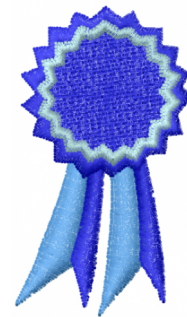

**Name:** Blue Ribbon Machine Embroidery Design

**SKU:** DS01-Blue\_Ribbon\_Award

**Brand:** DataStitch

**Unique Colors:** 13 (3 color Stops)

## Unique Colors

	Color Name (Color Code)	Manufacturer - Type
	Super White (1001) [No Color Selected]	madeira - rayon
	Dusty Lilac (1263) [No Color Selected]	madeira - rayon
	Crocus (286)	Exquisite - Polyester 1000m