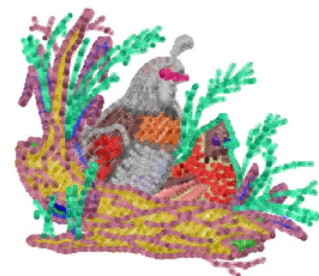

**Name:** Birds Machine Embroidery Design

**SKU:** DS01-Birds

**Brand:** DataStitch

**Unique Colors:** 13 (21 color Stops)

## Unique Colors

	<b>Color Name (Color Code)</b>	<b>Manufacturer - Type</b>
	Super White (1001) [No Color Selected]	madeira - rayon
	Dusty Lilac (1263) [No Color Selected]	madeira - rayon
	Crocus (286)	Exquisite - Polyester 1000m

# Complete Color Sequence

#		Color Name (Color Code)	Manufacturer - Type
1		Super White (1001) [No Color Selected]	madeira - rayon
2		Super White (1001) [No Color Selected]	madeira - rayon
3		Crocus (286)	Exquisite - Polyester 1000m