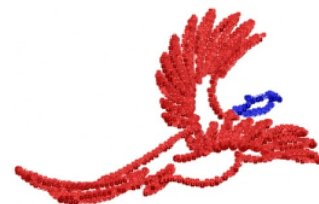

**Name:** Pheasant Bird Outline Machine  
Embroidery Design

**SKU:** DS01-Bird\_Outline

**Brand:** DataStitch

**Unique Colors:** 13 (2 color Stops)

## Unique Colors

	<b>Color Name (Color Code)</b>	<b>Manufacturer - Type</b>
	Super White (1001) [No Color Selected]	madeira - rayon
	Dusty Lilac (1263) [No Color Selected]	madeira - rayon
	Crocus (286)	Exquisite - Polyester 1000m

# Complete Color Sequence

#		Color Name (Color Code)	Manufacturer - Type
1		Super White (1001) [No Color Selected]	madeira - rayon
2		Super White (1001) [No Color Selected]	madeira - rayon
3		Crocus (286)	Exquisite - Polyester 1000m