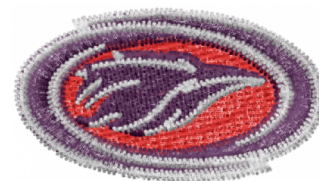

Name: Bird Mascot Machine Embroidery Design

SKU: DS01-Bird_Mascot_logo

Brand: DataStitch

Unique Colors: 13 (5 color Stops)

Unique Colors

	Color Name (Color Code)	Manufacturer - Type
	Super White (1001) [No Color Selected]	madeira - rayon
	Dusty Lilac (1263) [No Color Selected]	madeira - rayon
	Crocus (286)	Exquisite - Polyester 1000m

Complete Color Sequence

#		Color Name (Color Code)	Manufacturer - Type
1		Super White (1001) [No Color Selected]	madeira - rayon
2		Super White (1001) [No Color Selected]	madeira - rayon
3		Crocus (286)	Exquisite - Polyester 1000m