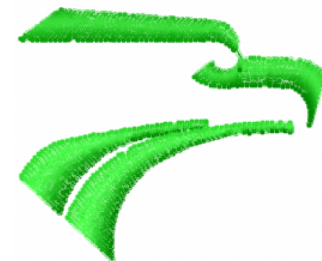

**Name:** Bird Head Outline Machine Embroidery Design

**SKU:** DS01-Bird\_Head\_Swoosh

**Brand:** DataStitch

**Unique Colors:** 13 (1 color Stops)

## Unique Colors

	<b>Color Name (Color Code)</b>	<b>Manufacturer - Type</b>
	Super White (1001) [No Color Selected]	madeira - rayon
	Dusty Lilac (1263) [No Color Selected]	madeira - rayon
	Crocus (286)	Exquisite - Polyester 1000m