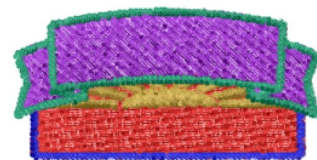

Name: Big Banner Machine Embroidery Design

SKU: DS01-Big_Banner_Two

Brand: DataStitch

Unique Colors: 13 (8 color Stops)

Unique Colors

	Color Name (Color Code)	Manufacturer - Type
	Super White (1001) [No Color Selected]	madeira - rayon
	Dusty Lilac (1263) [No Color Selected]	madeira - rayon
	Crocus (286)	Exquisite - Polyester 1000m

Complete Color Sequence

#		Color Name (Color Code)	Manufacturer - Type
1		Super White (1001) [No Color Selected]	madeira - rayon
2		Super White (1001) [No Color Selected]	madeira - rayon
3		Crocus (286)	Exquisite - Polyester 1000m