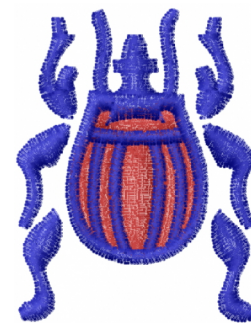

Name: Beetle 1

SKU: DS01-Beetle_2

Brand: DataStitch

Unique Colors: 13 (2 color Stops)

Unique Colors

	Color Name (Color Code)	Manufacturer - Type
	Super White (1001) [No Color Selected]	madeira - rayon
	Dusty Lilac (1263) [No Color Selected]	madeira - rayon
	Crocus (286)	Exquisite - Polyester 1000m

Complete Color Sequence

#		Color Name (Color Code)	Manufacturer - Type
1		Super White (1001) [No Color Selected]	madeira - rayon
2		Super White (1001) [No Color Selected]	madeira - rayon
3		Crocus (286)	Exquisite - Polyester 1000m