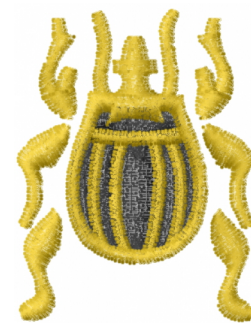

**Name:** Beetle 1 Machine Embroidery Design

**SKU:** DS01-Beetle\_1

**Brand:** DataStitch

**Unique Colors:** 13 (2 color Stops)

## Unique Colors

|  | <b>Color Name (Color Code)</b>         | <b>Manufacturer - Type</b>  |
|--|--|-----------------------------|
|  | Super White (1001) [No Color Selected] | madeira - rayon             |
|  | Dusty Lilac (1263) [No Color Selected] | madeira - rayon             |
|  | Crocus (286)                           | Exquisite - Polyester 1000m |

# Complete Color Sequence

| # |  | Color Name (Color Code)                | Manufacturer - Type            |
|---|--|--|--------------------------------|
| 1 |  | Super White (1001) [No Color Selected] | madeira - rayon                |
| 2 |  | Super White (1001) [No Color Selected] | madeira - rayon                |
| 3 |  | Crocus (286)                           | Exquisite - Polyester<br>1000m |