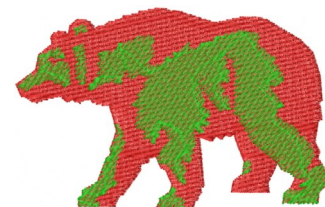

Name: Grizzly Bear Machine Embroidery Design

SKU: DS01-Bear_New

Brand: DataStitch

Unique Colors: 13 (2 color Stops)

Unique Colors

	Color Name (Color Code)	Manufacturer - Type
	Super White (1001) [No Color Selected]	madeira - rayon
	Dusty Lilac (1263) [No Color Selected]	madeira - rayon
	Crocus (286)	Exquisite - Polyester 1000m

Complete Color Sequence

#		Color Name (Color Code)	Manufacturer - Type
1		Super White (1001) [No Color Selected]	madeira - rayon
2		Super White (1001) [No Color Selected]	madeira - rayon
3		Crocus (286)	Exquisite - Polyester 1000m