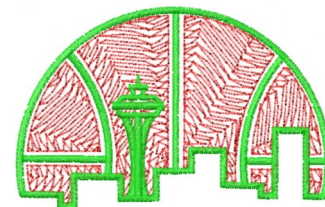

Name: Basketball Skyline Machine Embroidery Design

SKU: DS01-Basketball_Skyline

Brand: DataStitch

Unique Colors: 13 (2 color Stops)

Unique Colors

	Color Name (Color Code)	Manufacturer - Type
	Super White (1001) [No Color Selected]	madeira - rayon
	Dusty Lilac (1263) [No Color Selected]	madeira - rayon
	Crocus (286)	Exquisite - Polyester 1000m